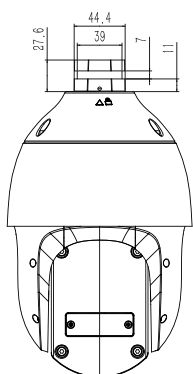

## SPECIFICATIONS

Camera	
Image Sensor	1/2.8" CMOS
Signal System	PAL/NTSC
Min. Illumination	Color: 0.001lux@ (F1.5, AGC ON), BW: 0lux with IR
Shutter Time	1s to 1/100,000s
Day & Night	IR Cut Filter with Auto Switch
Optical Zoom	25X
Digital Zoom	16X
Lens	
Focal Length	4.8mm~120mm
Zoom Speed	<4s
Field of View	Horizontal filed of view: 58.5° (w)~2.8° (t) Vertical filed of view: 33.2° (w)~1.5° (t) Diagonal field of view: 65.2°(w)~3.3° (t)
Aperture Range	F1.5~F3.8
Focus Control	Auto/Manual
Iris Control	Auto
Close Focus Distance	1 m~1.5 m
Pan&Tilt	
Pan Range	360°
Pan Speed	Pan Manual Speed: 0.1°~200°/s, Pan Preset Speed: 240°/s
Tilt Range	-16°~90° (Default -3°~90°)
Tilt Speed	Tilt Manual Speed: 0.1°~120°/s, Tilt Preset Speed: 180°/s
3D Position	Yes
Preset	500
Preset Accuracy	±0.4°
Cruise	16, up to 32 presets per cruise
Scan	8
Pattern	8, each with 600s memory or 1000 orders
Scheduled Task	Preset、Cruise、Scan、Pattern、Alarm output
Park Action	Yes
Power-off Memory	Yes
Preset Freezing	N/A
Illuminator	
IR LEDs	6
IR Distance	Up to 150m
IR Irradiation Angle	Adjustable by Zoom
White LEDs	N/A
Laser	N/A
Laser Distance	N/A
Compression Standard	
Video Compression	S+265/H.265/H.264/M-JPEG
Video Bit Rate	32Kbps~16Mbps
Audio Compression	G.711A/G.711U/ADPCM_D/AAC_LC
Audio Sampling Rate	8K~48Kbps
Image	
Max. Resolution	2MP (1920x1080)
Main Stream	PAL: 25fps (1920x1080, 1280x720, 704x576, 640x480) NTSC: 30fps (1920x1080, 1280x720, 704x480, 640x480)
Sub Stream	PAL: 25fps (704x576, 704x288, 640x360, 352x288) NTSC: 30fps (704x480, 704x240, 640x360, 352x240)
Third Stream	PAL: 25fps (352x288) NTSC: 30fps (352x240)
BLC	Yes
HLC	Yes
WDR	True WDR

## DIMENSIONS

Unit: mm