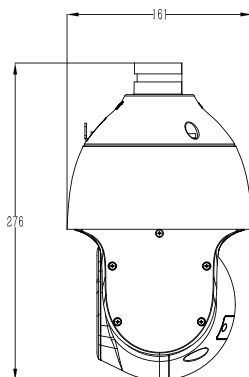

## SPECIFICATIONS

Camera	
Image Sensor	1/2.8" CMOS
Signal System	PAL/NTSC
Min. Illumination	Color: 0.001lux@ (F1.5, AGC ON), BW: 0lux with IR
Shutter Time	1s to 1/100,000s
Day & Night	IR Cut Filter with Auto Switch
Optical Zoom	25X
Digital Zoom	16X
Lens	
Focal Length	4.8mm~120mm
Zoom Speed	<4s
Field of View	Horizontal filed of view: 58.5° (w)~2.8° (t) Vertical filed of view: 33.2° (w)~1.5° (t) Diagonal field of view: 65.2°(w)~3.3° (t)
Aperture Range	F1.5~F3.8
Focus Control	Auto/Manual
Iris Control	Auto
Close Focus Distance	1 m~1.5 m
Pan&Tilt	
Pan Range	360°
Pan Speed	Pan Manual Speed: 0.1°~200°/s, Pan Preset Speed: 240°/s
Tilt Range	-16°~90° (Default -3°~90°)
Tilt Speed	Tilt Manual Speed: 0.1°~120°/s, Tilt Preset Speed: 180°/s
3D Position	Yes
Preset	500
Preset Accuracy	±0.4°
Cruise	16, up to 32 presets per cruise
Scan	8
Pattern	8, each with 600s memory or 1000 orders
Scheduled Task	Preset、Cruise、Scan、Pattern、Alarm output
Park Action	Yes
Power-off Memory	Yes
Preset Freezing	N/A
Illuminator	
IR LEDs	6
IR Distance	Up to 150m
IR Irradiation Angle	Adjustable by Zoom
White LEDs	N/A
Laser	N/A
Laser Distance	N/A
Compression Standard	
Video Compression	S+265/H.265/H.264/M-JPEG
Video Bit Rate	32Kbps~16Mbps
Audio Compression	G.711A/G.711U/ADPCM_D/AAC_LC
Audio Sampling Rate	8K~48Kbps
Image	
Max. Resolution	2MP (1920x1080)
Main Stream	PAL: 25fps (1920x1080, 1280x720, 704x576, 640x480) NTSC: 30fps (1920x1080, 1280x720, 704x480, 640x480)
Sub Stream	PAL: 25fps (704x576, 704x288, 640x360, 352x288) NTSC: 30fps (704x480, 704x240, 640x360, 352x240)
Third Stream	PAL: 25fps (352x288) NTSC: 30fps (352x240)
BLC	Yes
HLC	Yes
WDR	True WDR

## DIMENSIONS

Unit: mm