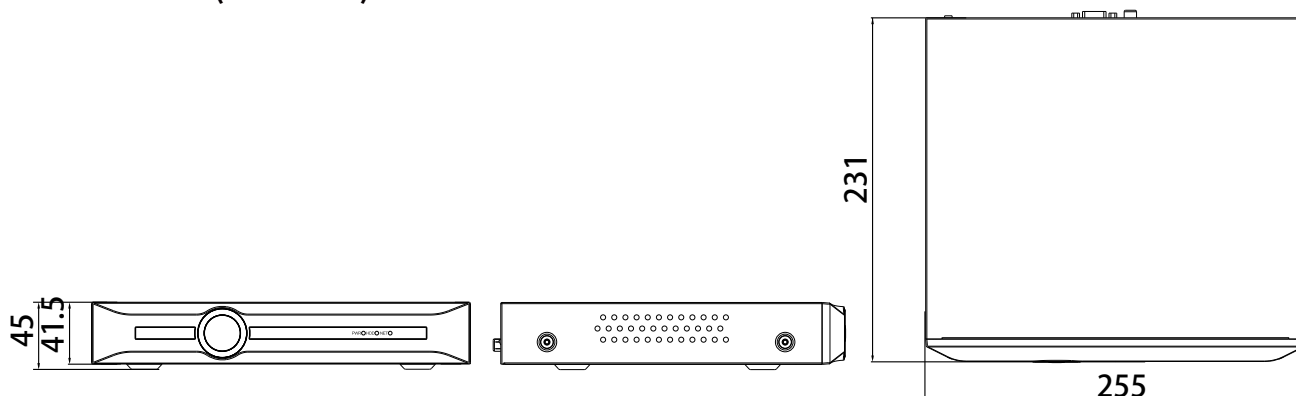

Tiandy

DIMENSIONS (Unit: mm)